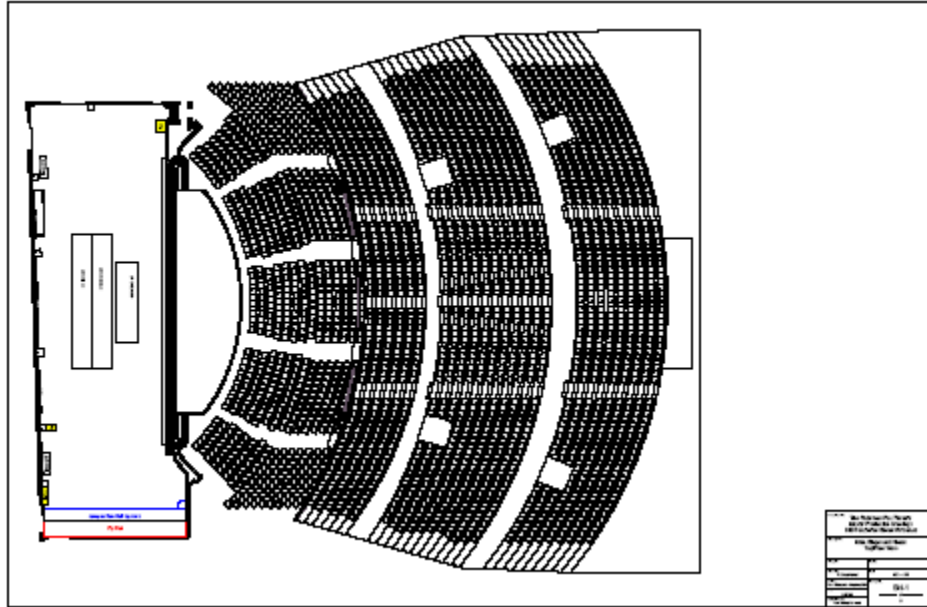

**VARIOUS STAGE VIEWS**

The Fox Theatre Stage	
660 Peachtree Street, N.E.	
Atlanta, Georgia	
Scale	1/4" = 1'-0"
Sheet No.	65-1
Revision	

**VARIOUS STAGE VIEWS**

**STAGE RIGHT FLOOR PLAN**

**STAGE LEFT FLOOR PLAN**