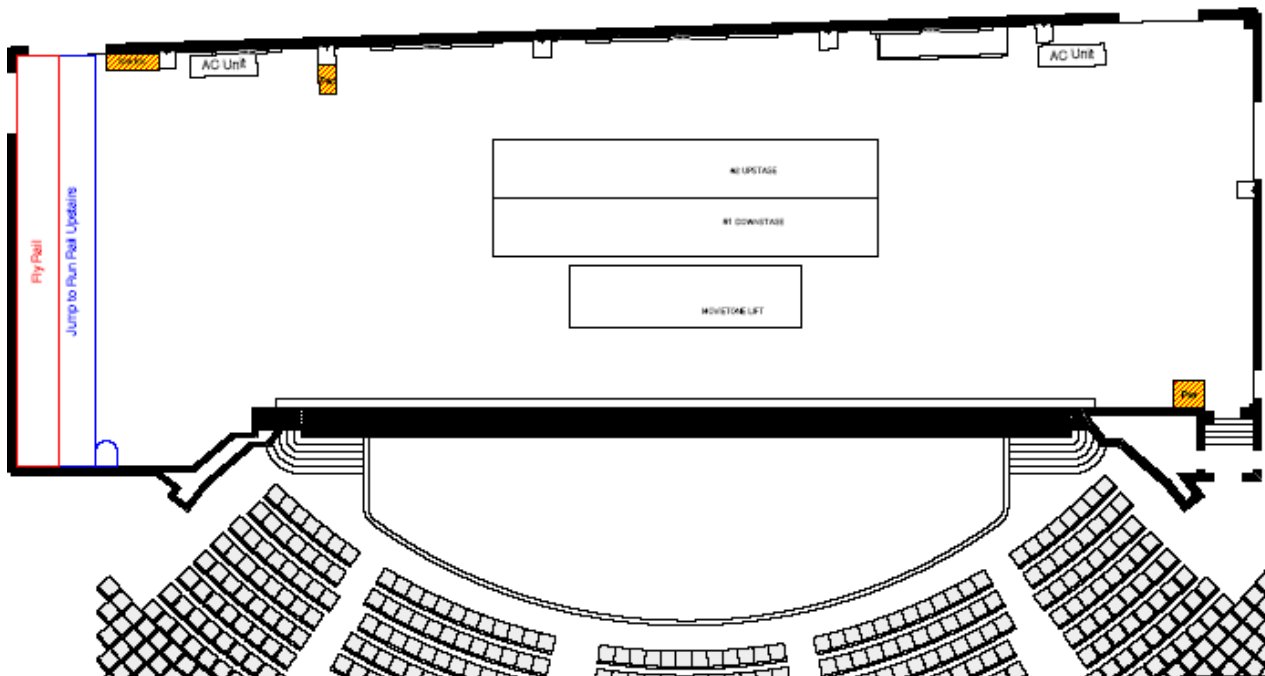

**VARIOUS STAGE VIEWS**

The Fox Theatre Stage	
660 Peachtree Street, N.E.	
Atlanta, Georgia	
Scale	1/4" = 1'-0"
Sheet No.	65-1
Revision	

**VARIOUS STAGE VIEWS**

**STAGE RIGHT FLOOR PLAN**

**STAGE LEFT FLOOR PLAN**