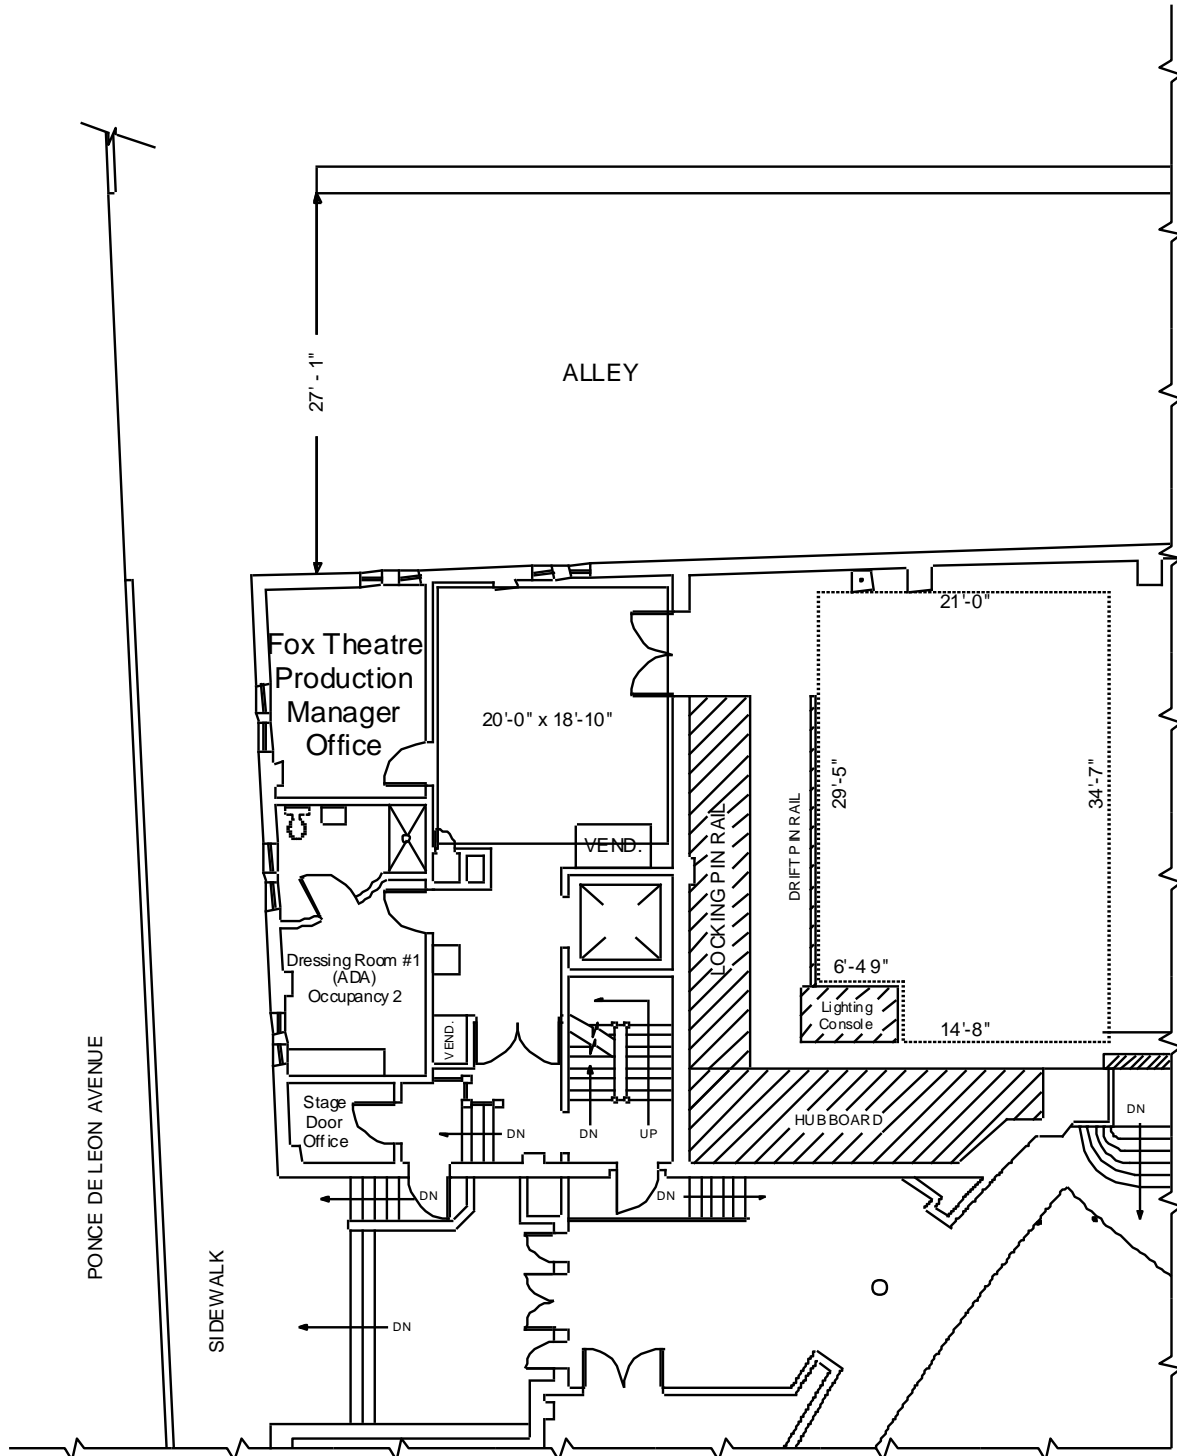

**VARIOUS STAGE VIEWS**

The Fox Theatre Stage	
660 Peachtree Street, N.E.	
Atlanta, Georgia	
Scale	1/4" = 1'-0"
Sheet No.	65-1
Revision	

**VARIOUS STAGE VIEWS**

**STAGE RIGHT FLOOR PLAN**

**STAGE LEFT FLOOR PLAN**