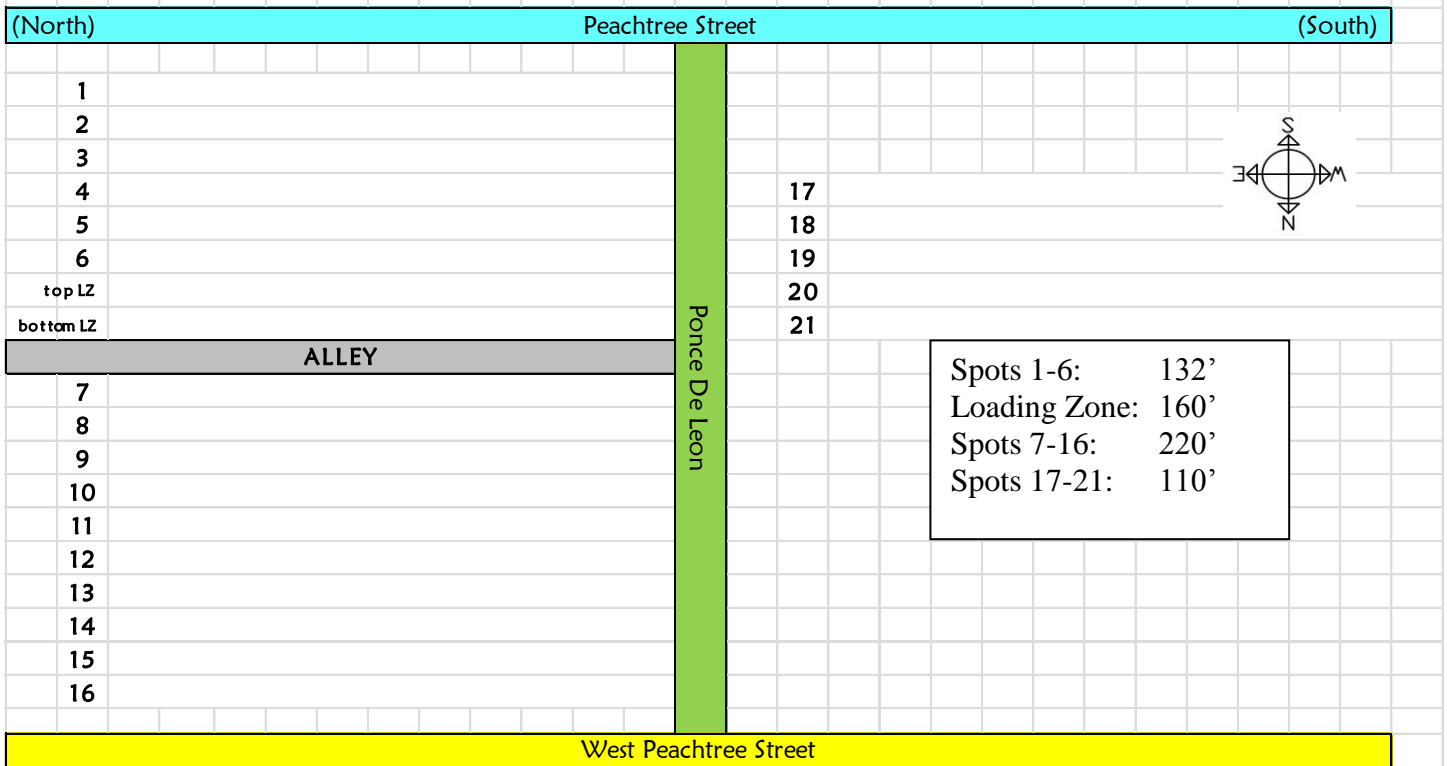

PARKING MAP FOR PONCE DE LEON AVE

Unless prior approval has been obtained from the Fire Marshal through the Fox Theatre production office, all trucks must move to the street after loading or unloading is complete.

ALLEY for LOAD IN AND LOAD OUT ACCESS