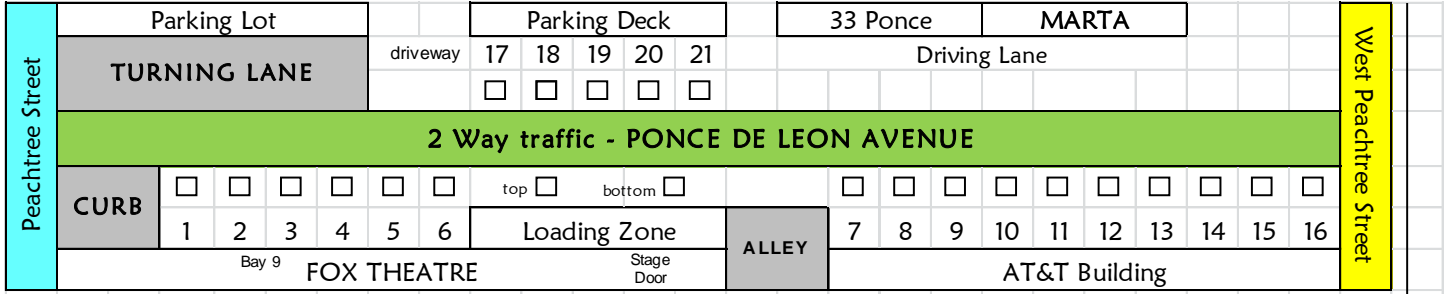

PARKING MAP FOR PONCE DE LEON AVE

Unless prior approval has been obtained from the Fire Marshal through the Fox Theatre production office, all trucks must move to the street after loading or unloading is complete.

ALLEY for LOAD IN AND LOAD OUT ACCESS